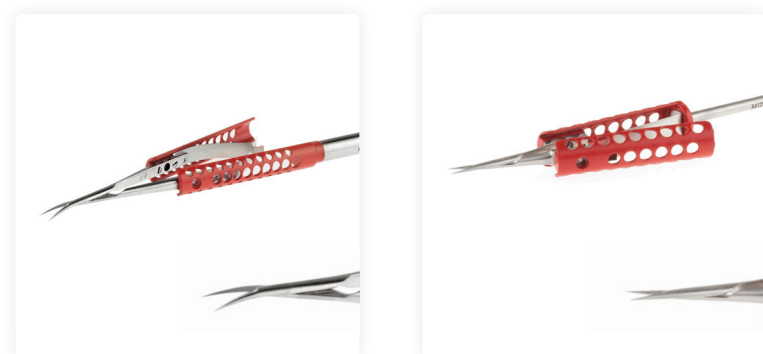

# ZOMORODI NANO INSTRUMENTS

- Stainless steel construction for durability
- Round handles for agile manipulation and better grip
- Color-coded handles for easy identification
- Streamlined shaft for enhanced visibility

## Forceps

- 15cm, 17.5cm, 20.5cm total lengths
- 2.5cm, 5cm, or 8cm working lengths
- Carbide coated
- Straight or curved

## Needle Holder

- 15cm, 17.5cm, 20.5cm total lengths
- 2.5cm, 5cm, or 8cm working lengths
- Carbide coated
- Straight or curved

Recommended intended use for:  
**Microsurgical procedures**

Carbide Coated Detailed Close-up